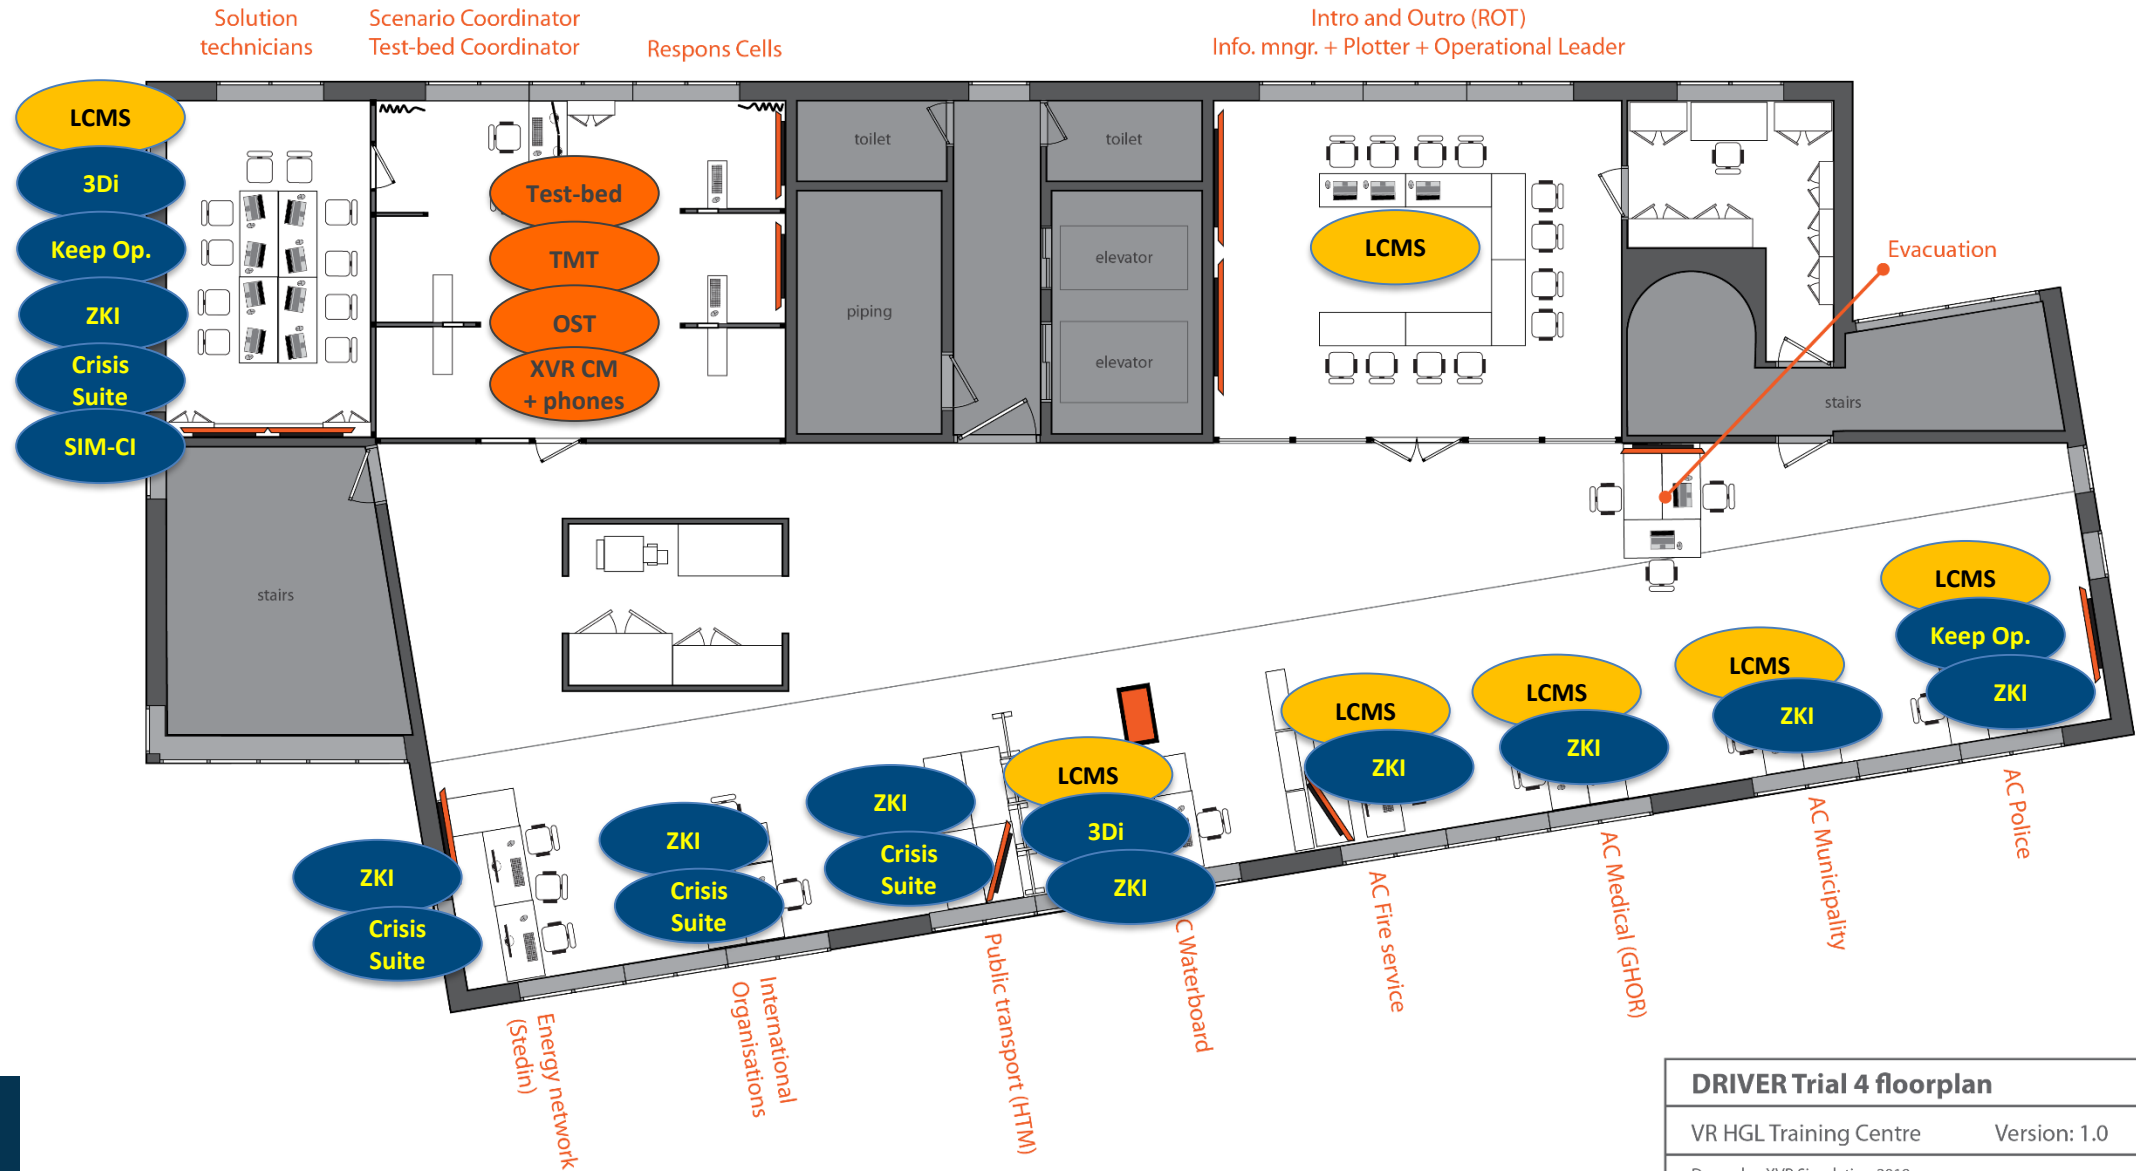

## PHYSICAL LAYOUT

XVR Simulation

4 March 2019, Netherlands

Solution technicians

Scenario Coordinator  
Test-bed Coordinator

Respons Cells

Intro and Outro (ROT)  
Info. mngr. + Plotter + Operational Leader

**DRIVER Trial 4 floorplan**

VR HGL Training Centre

Version: 1.0

Drawn by: XVR Simulation 2019

# PHYSICAL LAYOUT –BLOCK 4

**DRIVER Trial 4 floorplan**  
 VR HGL Training Centre      Version: 1.0  
 Drawn by: XVR Simulation 2019